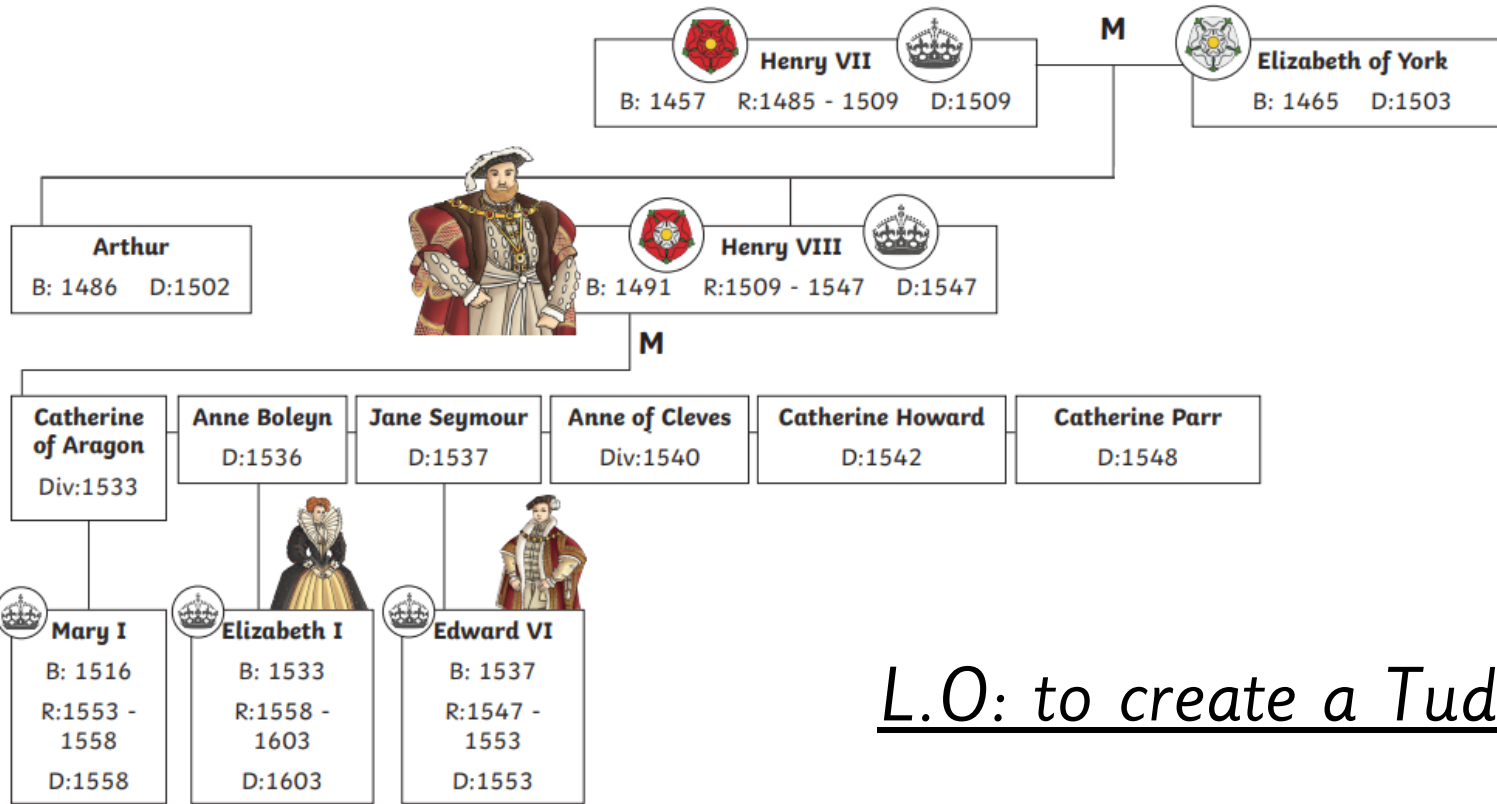

# Tudor and Stuarts Royal Family Tree

L.O: to create a Tudor family tree.

**Key**  
**B:** Born  
**M:** Married  
**Div:** Divorced  
**R:** Reigned  
**D:** Died